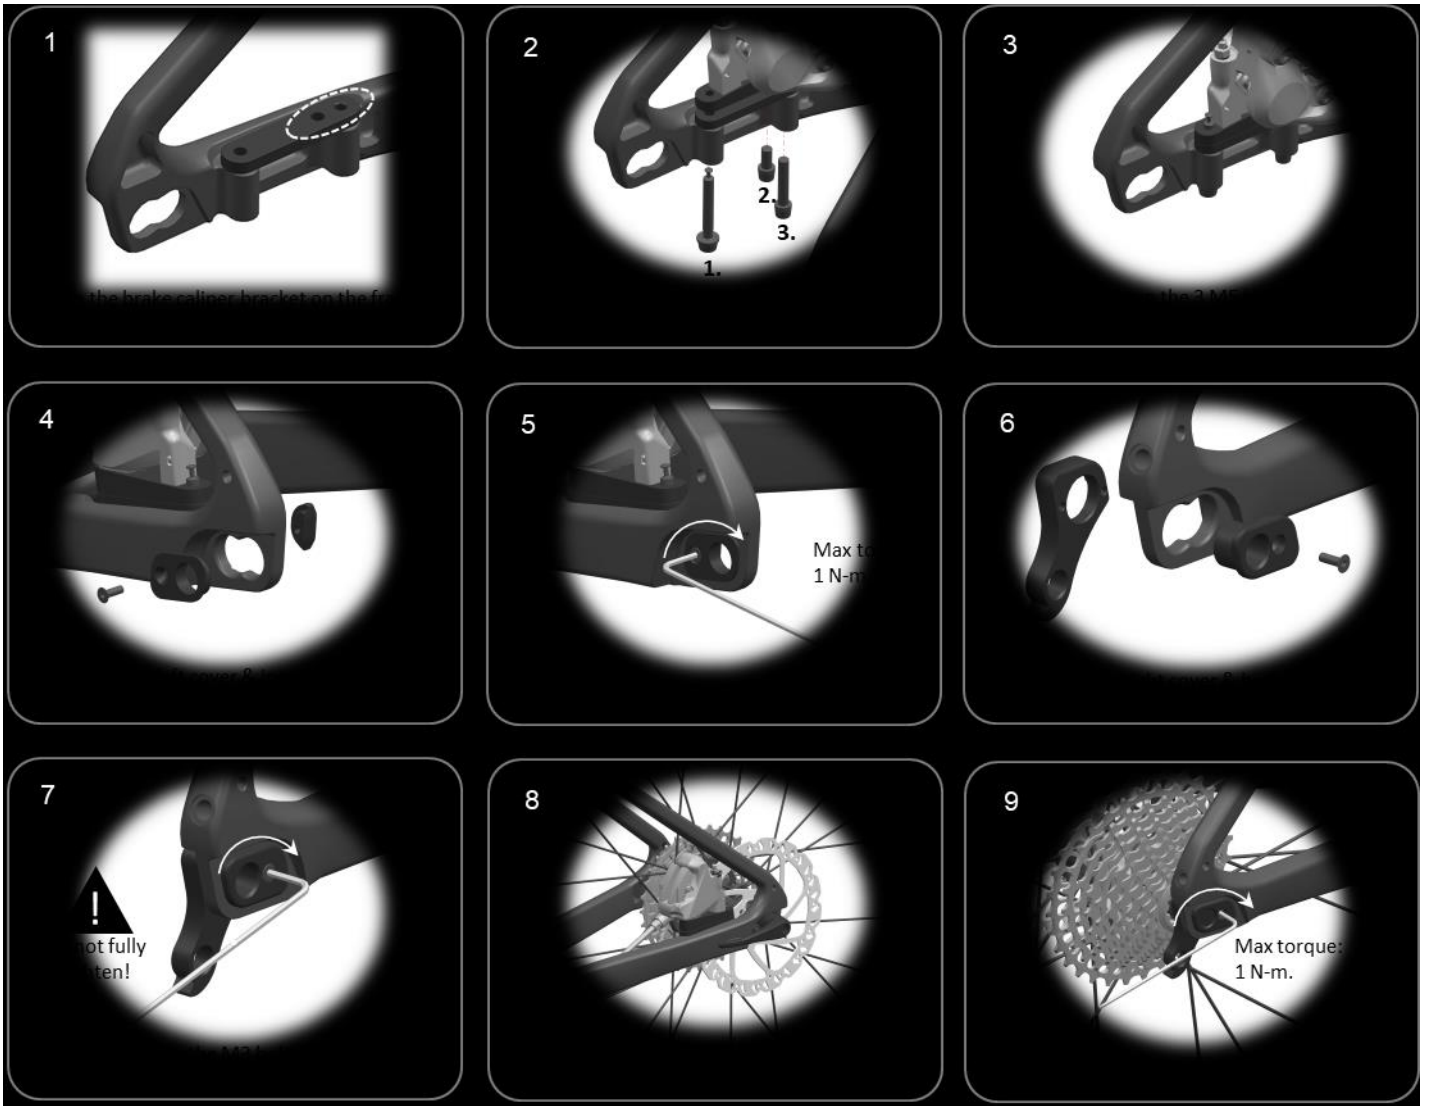

In the long position the wheelbase extends with 10mm (medium frame 1036mm). A longer wheelbase adds for more rugged gravel and dirt. In this position there is clearance for tires up to 53mm for added traction control.

GIANT